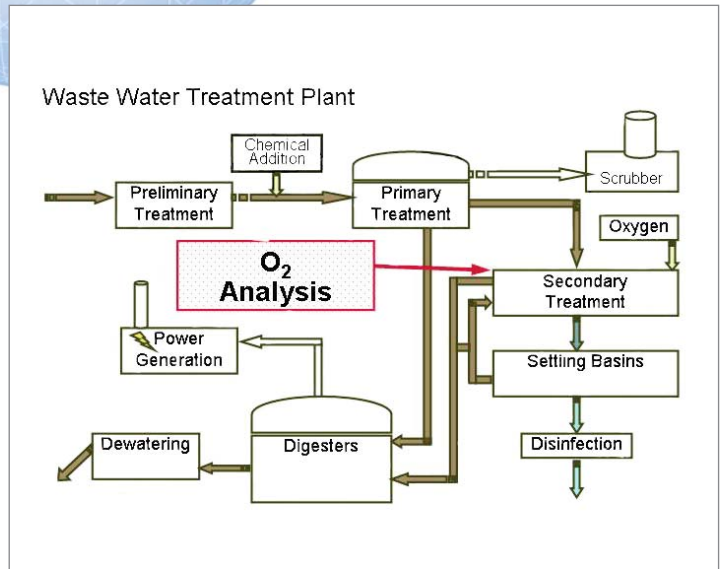

An analyzer capable of analysis at a 30-40% oxygen range is required, such as a paramagnetic oxygen analyzer model 1800 or 2200. The paramagnetic oxygen unit is non-depleting and offers a lower operating/maintenance cost than electrochemical cells, which deplete faster at high oxygen levels and require routine cell replacements.

OXYGEN ENHANCED ACTIVATED SLUDGE: MONITORING OXYGEN GENERATION FOR CONTROL.

Gas measurements are made to control the operation of the Air Separation Unit (measure oxygen only), or the cryogenic unit (oxygen plus CO₂, N₂O). These units supply pure O₂ for the plants aerobic digestors for secondary treatment.

A high performance analyzer capable of accurate analysis at a 95-100% oxygen range is required, such as a paramagnetic oxygen analyzer model 4100 or 2200 with a pressure compensation feature. Typically one unit per site.

MONITORING SLUDGE BURNERS FOR EFFICIENCY

A model 2700 analyzer is used to measure oxygen in the combustion area for sludge burner control. The 2700 utilizes zirconia cell technology and is available with pre-engineered utility panel to manage aspirator and autocalibration gas control. The 2700 has available filters for high temperature - high particulate operation.

MONITORING SLUDGE BURNERS FOR EMISSIONS

A model 1440D and/or 4900 are used for O₂, CO, NO and SO₂ monitoring.

REFERENCES:

National Fire Protection Association: NFPA 53 Oxygen Service. Pertains to cleaning of tubing and components to maintain the safety of systems used in enriched (>21%) oxygen service.

SERVOMEX

Servomex has provided fixed gas analyzers and analyzer systems to waste water treatment industry for over 30 years and is a leading supplier to both end-user plants and integrators.